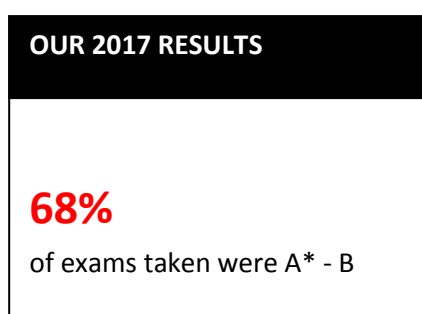

2017 Bellerbys College Oxford A Level Results

Highlights from 2017 results

The full breakdown of the A Level results is as follows:

	A*	A	B	C	D	E	U
Grand Total	10	20	24	9	8	3	5
Total %	12.7%	25.3%	30.4%	11.4%	10.1%	3.8%	6.3%