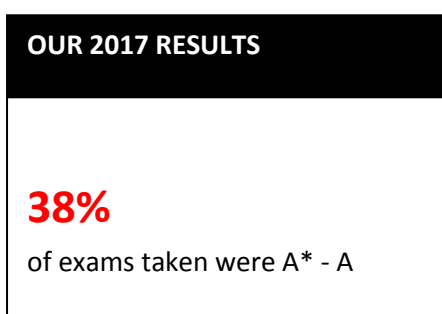

2017 Bellerbys College Oxford A Level Results

Highlights from 2017 results

The full breakdown of the A Level results is as follows:

	A*	A	B	C	D	E	U
Grand Total	10	20	24	9	8	3	5
Total %	12.7%	25.3%	30.4%	11.4%	10.1%	3.8%	6.3%