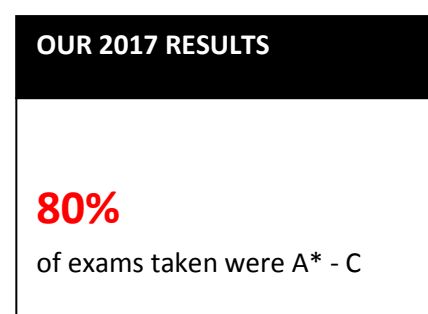

2017 Bellerbys College Oxford A Level Results

Highlights from 2017 results

The full breakdown of the A Level results is as follows:

	A*	A	B	C	D	E	U
Grand Total	10	20	24	9	8	3	5
Total %	12.7%	25.3%	30.4%	11.4%	10.1%	3.8%	6.3%